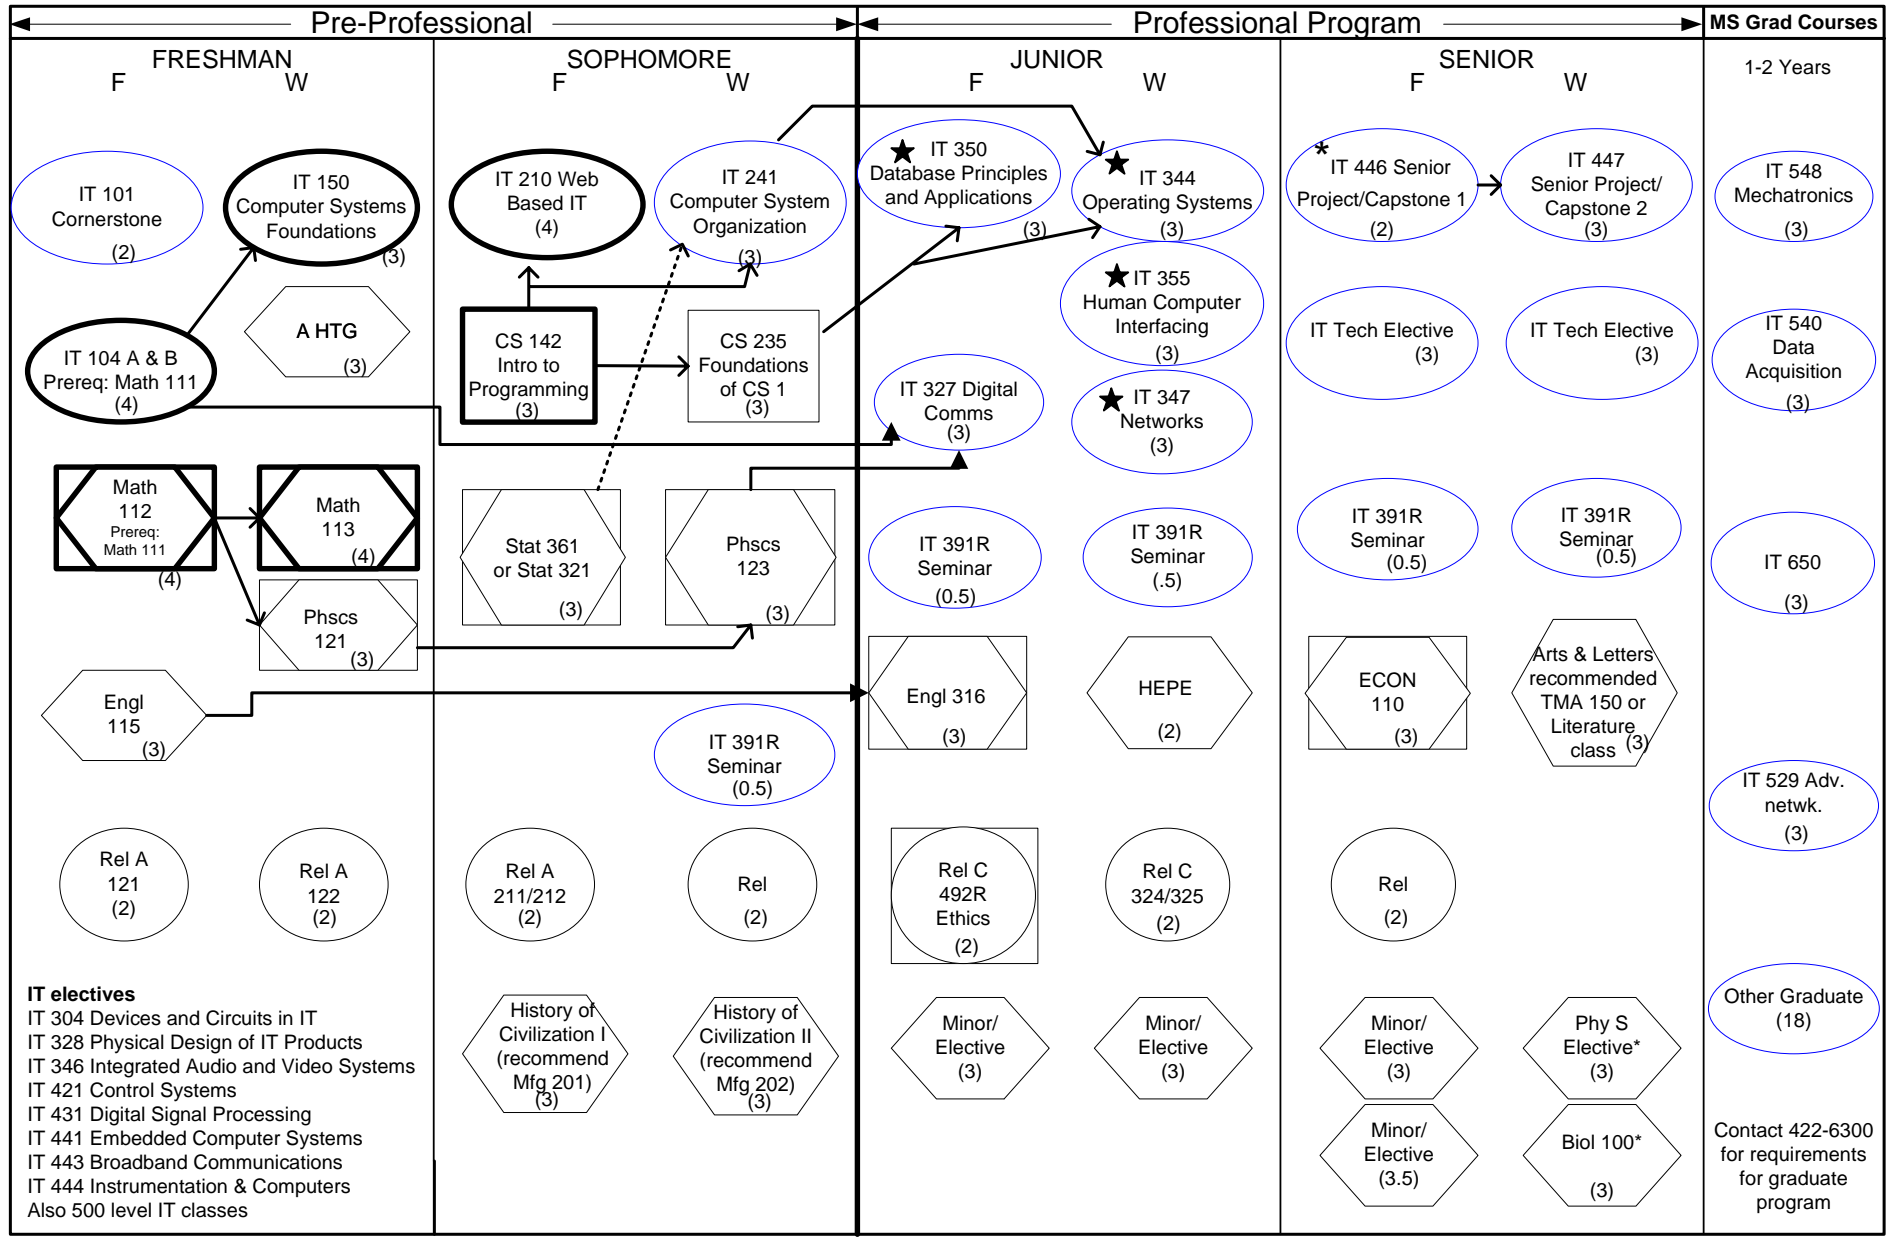

Please note This flowchart is not a contract. For your contract information please see catalog

Information Technology

BRIGHAM YOUNG UNIVERSITY

2004-2005

- IT electives**
- IT 304 Devices and Circuits in IT
 - IT 328 Physical Design of IT Products
 - IT 346 Integrated Audio and Video Systems
 - IT 421 Control Systems
 - IT 431 Digital Signal Processing
 - IT 441 Embedded Computer Systems
 - IT 443 Broadband Communications
 - IT 444 Instrumentation & Computers
 - Also 500 level IT classes

□ Non IT but required ⬡ = GE/other ○ = IT Course ○ = Religion

*= or take Challenge Exam

→ = Required Prerequisite → = Suggested Prerequisite

BOLD indicates classes required to apply for Professional Program

★ = Courses that require IT 210 as a prerequisite.

= All 300 core classes and Engl 316 are prereq

Total=124 Credits