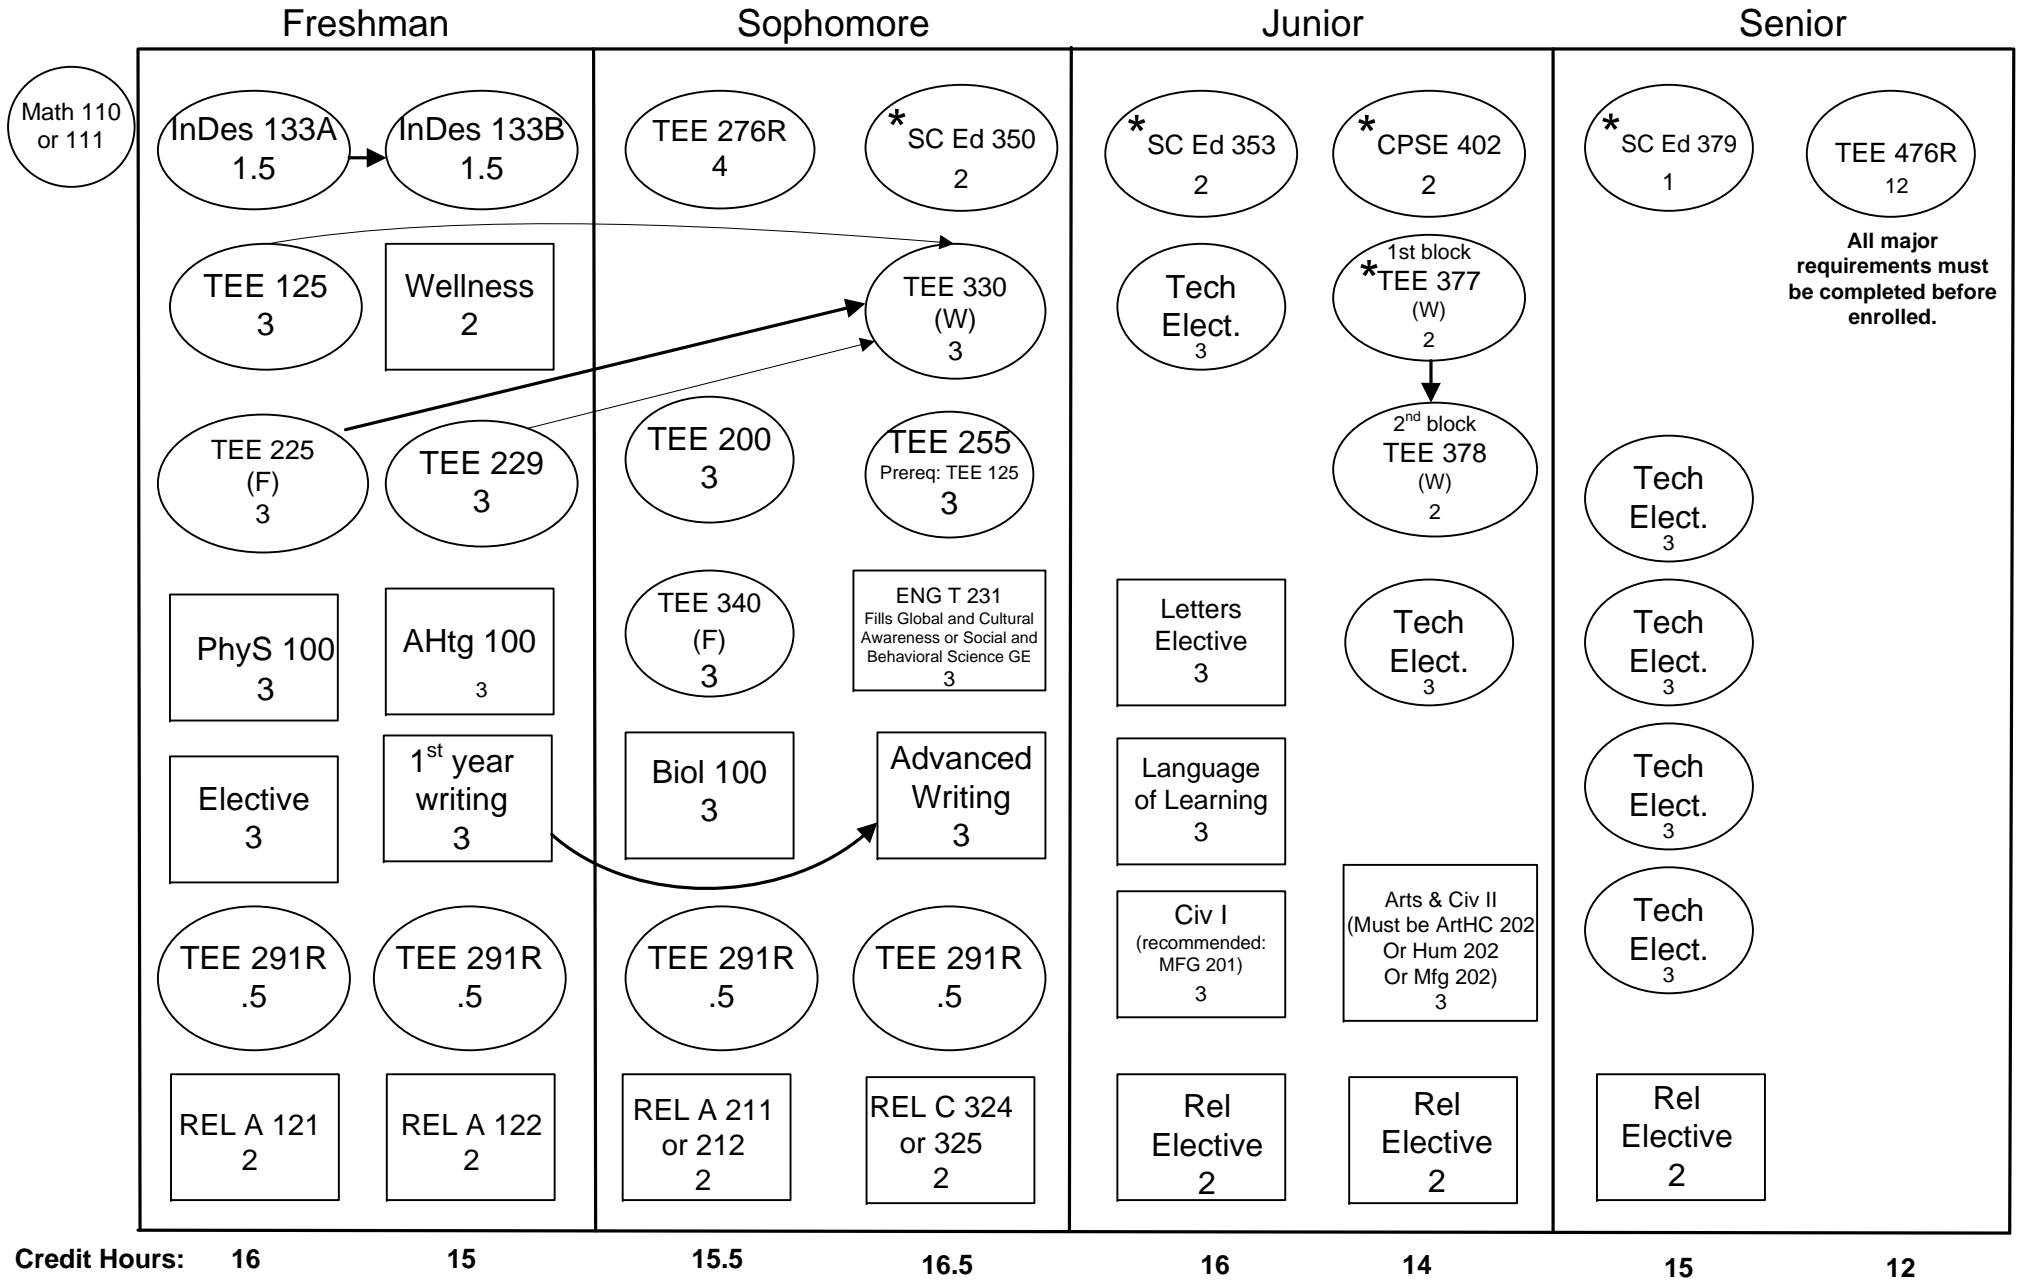

Please note This flowchart is not a contract.
For your contract information please see catalog

TECHNOLOGY AND ENGINEERING EDUCATION 2009-2010

Major Code:
396546

All major requirements must be completed before enrolled.

□ G.E. Classes
○ Major Classes

→ Prerequisite Required
* TTE 276 is a prerequisite

Total Credit Hours: 120